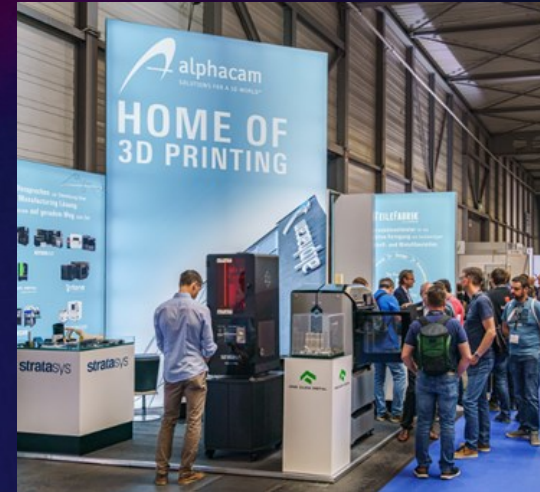

We are happy to advise you!

We offer additive technologies a broad stage.

The Rapid.Tech 3D will be your success:

- Industry-specific exchange of knowledge with users and developers
- Generate valuable leads
- New contacts at the networking events & areas
- The latest industry trends